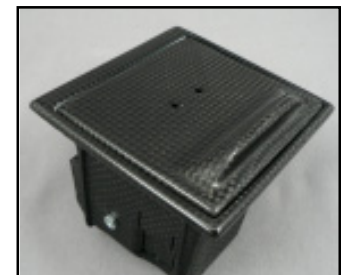

550-575 Razzo Rosso Carbon Fiber Price List

Effective June, 2009

Part number	Description	Price
RRF.550.02	A-C control panel, carbon fiber	735.00
RRF.100.04	ashtray unit, carbon fiber	912.00
RRF.100.05	550 ashtray lid only, carbon fiber	411.00
RRF.100.03	575 shift paddles Stradale length, pair, carbon fiber	1,035.00
RRF.100.06	mirror switch panel (2000>), carbon fiber	441.00
RRF.100.07	mirror switch panel (<2000), carbon fiber	441.00
RRF.100.09	shift knob, 6-speed (rev. upper left), carbon fiber	411.00
RRF.550.04	internal mirror triangles, pair, carbon laminate (no core)	500.00
RRF.550.01	steering wheel, carbon laminate (core required)	2,175.00
RRF.000.10	carbon fiber detailing and care kit	20.00

949-722-9307 x801 voice, 949-722-9013 fax

www.carobu.com

tate@carobu.com

550-575 Razzo Rosso Price List

Effective June, 2009

Part number	Description	Price
RR550.01	brake and clutch pedals aluminum, non-skid	82.00
RR575.02	brake pedal (F1) aluminum, non-skid	82.00
RR550.03	accelerator pedal aluminum, smooth	55.00
RR550.04	driver's foot rest aluminum, non-skid (no flange)	105.00
RR550.04	driver's foot rest aluminum, non-skid (with flange)	125.00
RR575.11	Shift paddles aluminum, pair	475.00
RR575.15	Shift paddles titanium, pair	1,055.00