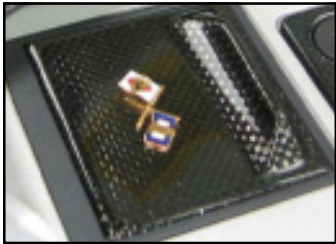

550-575 Razzo Rosso Carbon Fiber Price List

Effective June, 2009

Part number	Description	Price
RRF.550.02	A-C control panel, carbon fiber	735.00
RRF.100.04	ashtray unit, carbon fiber	912.00
RRF.100.05	550 ashtray lid only, carbon fiber	411.00
RRF.100.03	575 shift paddles Stradale length, pair, carbon fiber	1,035.00
RRF.100.06	mirror switch panel (2000>), carbon fiber	441.00
RRF.100.07	mirror switch panel (<2000), carbon fiber	441.00
RRF.100.09	shift knob, 6-speed (rev. upper left), carbon fiber	411.00
RRF.550.04	internal mirror triangles, pair, carbon laminate (no core)	500.00
RRF.550.01	steering wheel, carbon laminate (core required)	2,175.00
RRF.000.10	carbon fiber detailing and care kit	20.00

949-722-9307 x801 voice, 949-722-9013 fax

www.carobu.com

tate@carobu.com

550-575 Razzo Rosso Price List

Effective June, 2009

Part number	Description	Price
RR550.01	brake and clutch pedals aluminum, non-skid	82.00
RR575.02	brake pedal (F1) aluminum, non-skid	82.00
RR550.03	accelerator pedal aluminum, smooth	55.00
RR550.04	driver's foot rest aluminum, non-skid (no flange)	105.00
RR550.04	driver's foot rest aluminum, non-skid (with flange)	125.00
RR575.11	Shift paddles aluminum, pair	475.00
RR575.15	Shift paddles titanium, pair	1,055.00