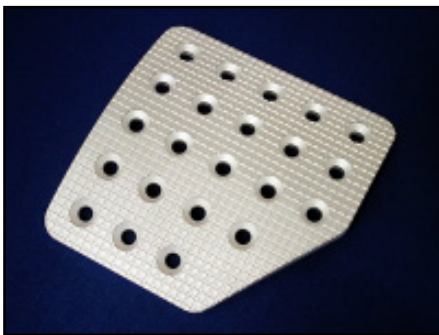

550-575 Razzo Rosso Carbon Fiber Price List

Effective June, 2009

Part number	Description	Price
RRF.550.02	A-C control panel, carbon fiber	735.00
RRF.100.04	ashtray unit, carbon fiber	912.00
RRF.100.05	550 ashtray lid only, carbon fiber	411.00
RRF.100.03	575 shift paddles Stradale length, pair, carbon fiber	1,035.00
RRF.100.06	mirror switch panel (2000>), carbon fiber	441.00
RRF.100.07	mirror switch panel (<2000), carbon fiber	441.00
RRF.100.09	shift knob, 6-speed (rev. upper left), carbon fiber	411.00
RRF.550.04	internal mirror triangles, pair, carbon laminate (no core)	500.00
RRF.550.01	steering wheel, carbon laminate (core required)	2,175.00
RRF.000.10	carbon fiber detailing and care kit	20.00

949-722-9307 x801 voice, 949-722-9013 fax

www.carobu.com

tate@carobu.com

550-575 Razzo Rosso Price List

Effective June, 2009

Part number	Description	Price
RR550.01	brake and clutch pedals aluminum, non-skid	82.00
RR575.02	brake pedal (F1) aluminum, non-skid	82.00
RR550.03	accelerator pedal aluminum, smooth	55.00
RR550.04	driver's foot rest aluminum, non-skid (no flange)	105.00
RR550.04	driver's foot rest aluminum, non-skid (with flange)	125.00
RR575.11	Shift paddles aluminum, pair	475.00
RR575.15	Shift paddles titanium, pair	1,055.00